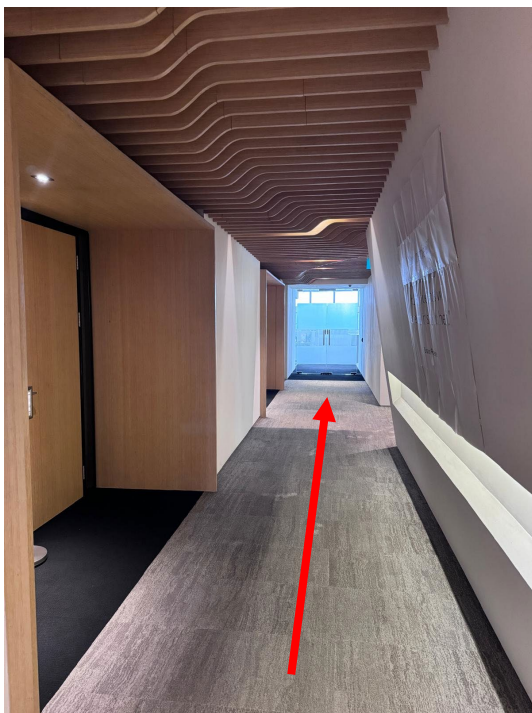

➤ Walk down the corridor, past the function rooms. The SMA office is at the end of the corridor.