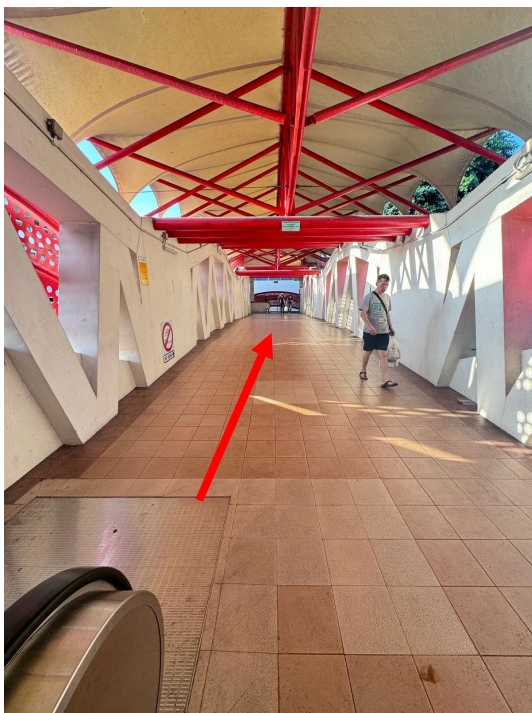

Directions to SMA Office (Bus)

166 Bukit Merah Central, #04-3531 Eagles Center, Singapore 150166

- Bus Services at Bukit Merah Bus Interchange: 5, 16, 16M, 57, 75, 123, 131, 132, 139, 153, 167, 176, 198, 272, 273
- From the bus interchange, take the escalator to go up.

- At the top of the escalator, walk straight.

- Take the stairs down.

Directions to SMA Office (Bus)

166 Bukit Merah Central, #04-3531 Eagles Center, Singapore 150166

- At the bottom of the stairs, turn right and walk straight towards NTUC Fairprice. (There is a POSB ATM and Old Chang Kee on the right side.)